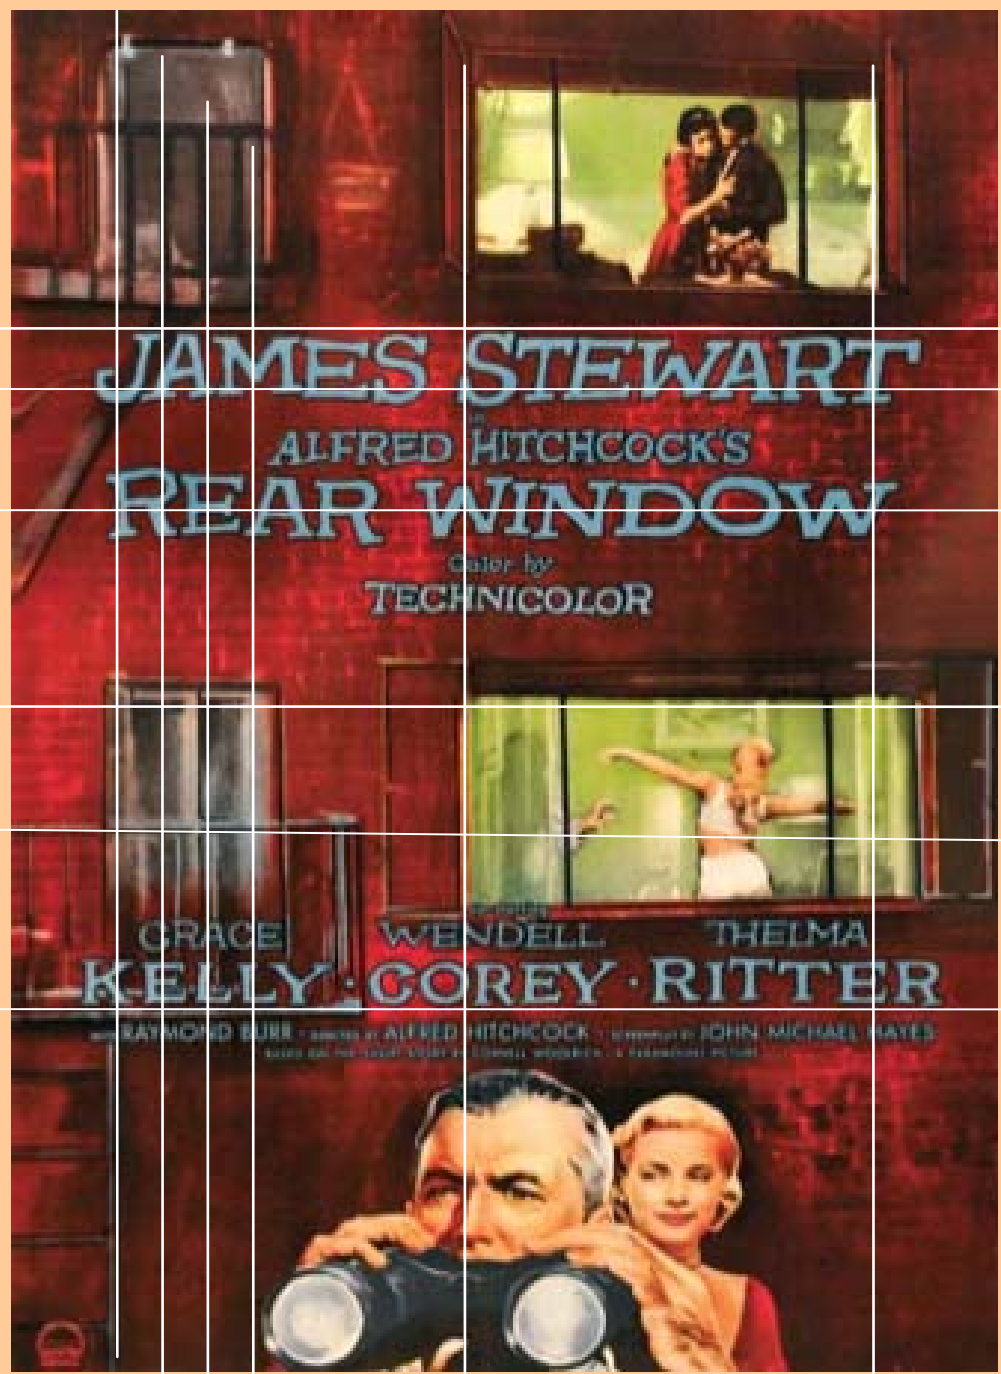

L'AFFICHE

JAMES STEWART  
ALFRED HITCHCOCK'S  
REAR WINDOW  
Color by  
TECHNICOLOR

GRACE KELLY · WENDELL COREY · THELMA RITTER

with RAYMOND BURR · directed by ALFRED HITCHCOCK · screenplay by JOHN MICHAEL HAYES  
story by ROY NEUFELD · color by Technicolor · a Paramount picture

JAMES STEWART  
ALFRED HITCHCOCK'S  
REAR WINDOW

Color by  
TECHNICOLOR

GRACE KELLY WENDELL COREY THELMA RITTER

RAYMOND BUREAU presents ALFRED HITCHCOCK's JOHN MICHAEL MATEY

Affiche française

**JAMES STEWART**

REAR WINDOW

DANS UN FILM DE

**ALFRED HITCHCOCK**

**FENÊTRE SUR COUR**

GRACE KELLY · WENDELL COREY · THELMA RITTER ·

REGIE ALFRED HITCHCOCK \* couleurs par TECHNICOLOR

**JAMES STEWART GRACE KELLY**

en la producción de  
**ALFRED HITCHCOCK**  
**LA VENTANA  
INDISCRETA**  
COLOR POR *Technicolor*

The most UNUSUAL  
and INTIMATE journey  
into human emotions  
ever filmed!!!

**ALFRED HITCHCOCK'S**  
MOTION PICTURE SUSPENSE CLASSIC...STARRING  
**JAMES STEWART**  
**"REAR WINDOW"**  
Go starring  
**GRACE KELLY · WENDELL COREY · THELMA RITTER**