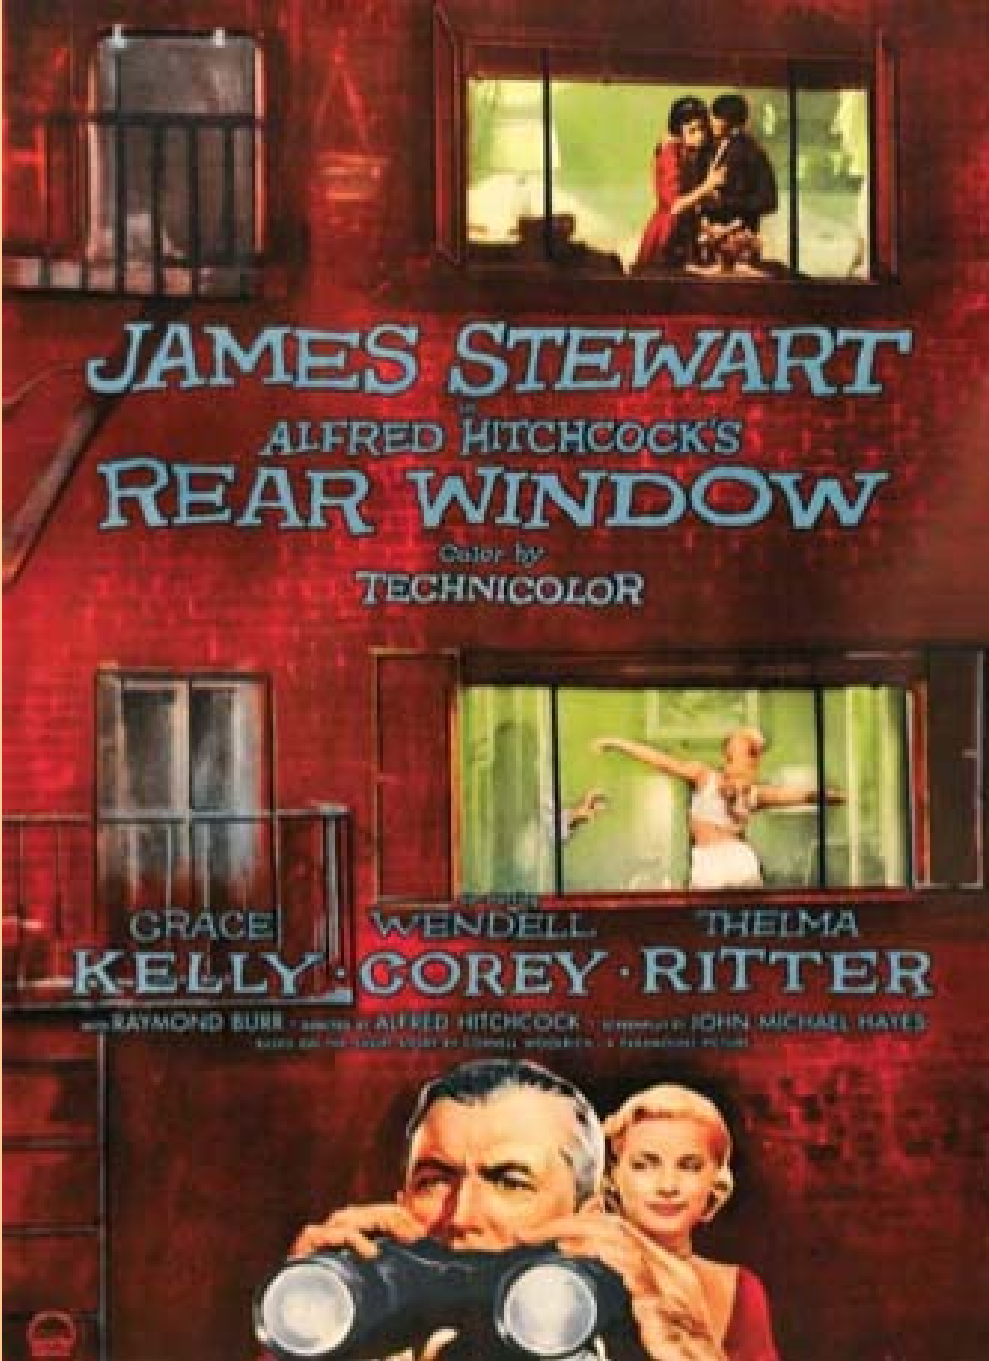

L'AFFICHE

JAMES STEWART  
ALFRED HITCHCOCK'S  
REAR WINDOW  
Color by  
TECHNICOLOR

GRACE KELLY · WENDELL COREY · THELMA RITTER

with RAYMOND BURR · directed by ALFRED HITCHCOCK · screenplay by JOHN MICHAEL HAYES  
story by ROY NEUFELD · color by Technicolor · a Paramount picture

JAMES STEWART  
ALFRED HITCHCOCK'S  
REAR WINDOW

Color by  
TECHNICOLOR

GRACE KELLY WENDELL COREY THELMA RITTER

RAYMOND BUREAU presents ALFRED HITCHCOCK's JOHN MICHAEL MATEY

Affiche française

**JAMES STEWART**

REAR WINDOW

DANS UN FILM DE

**ALFRED HITCHCOCK**

**FENÊTRE SUR COUR**

GRACE KELLY · WENDELL COREY · THELMA RITTER ·

REGIE ALFRED HITCHCOCK \* couleurs par TECHNICOLOR

**JAMES STEWART GRACE KELLY**

en la producción de  
**ALFRED HITCHCOCK**  
**LA VENTANA  
INDISCRETA**  
COLOR POR *Technicolor*

The most UNUSUAL  
and INTIMATE journey  
into human emotions  
ever filmed!!!

**ALFRED HITCHCOCK'S**  
MOTION PICTURE SUSPENSE CLASSIC...STARRING  
**JAMES STEWART**  
**"REAR WINDOW"**  
Go starring  
**GRACE KELLY · WENDELL COREY · THELMA RITTER**